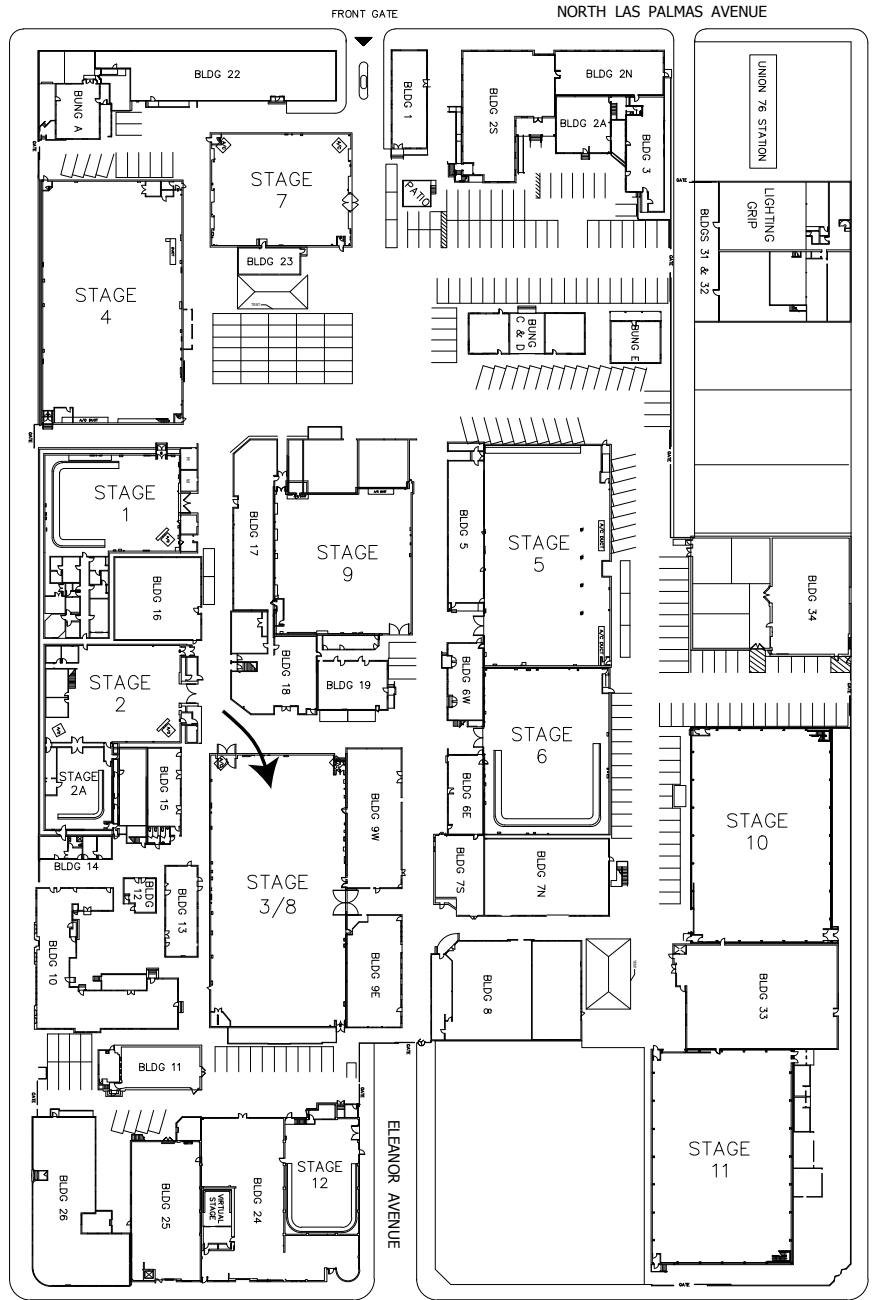

FRONT GATE

NORTH LAS PALMAS AVENUE

SANTA MONICA BOULEVARD

ROMAINE STREET

ELEANOR AVENUE

NORTH SEWARD STREET