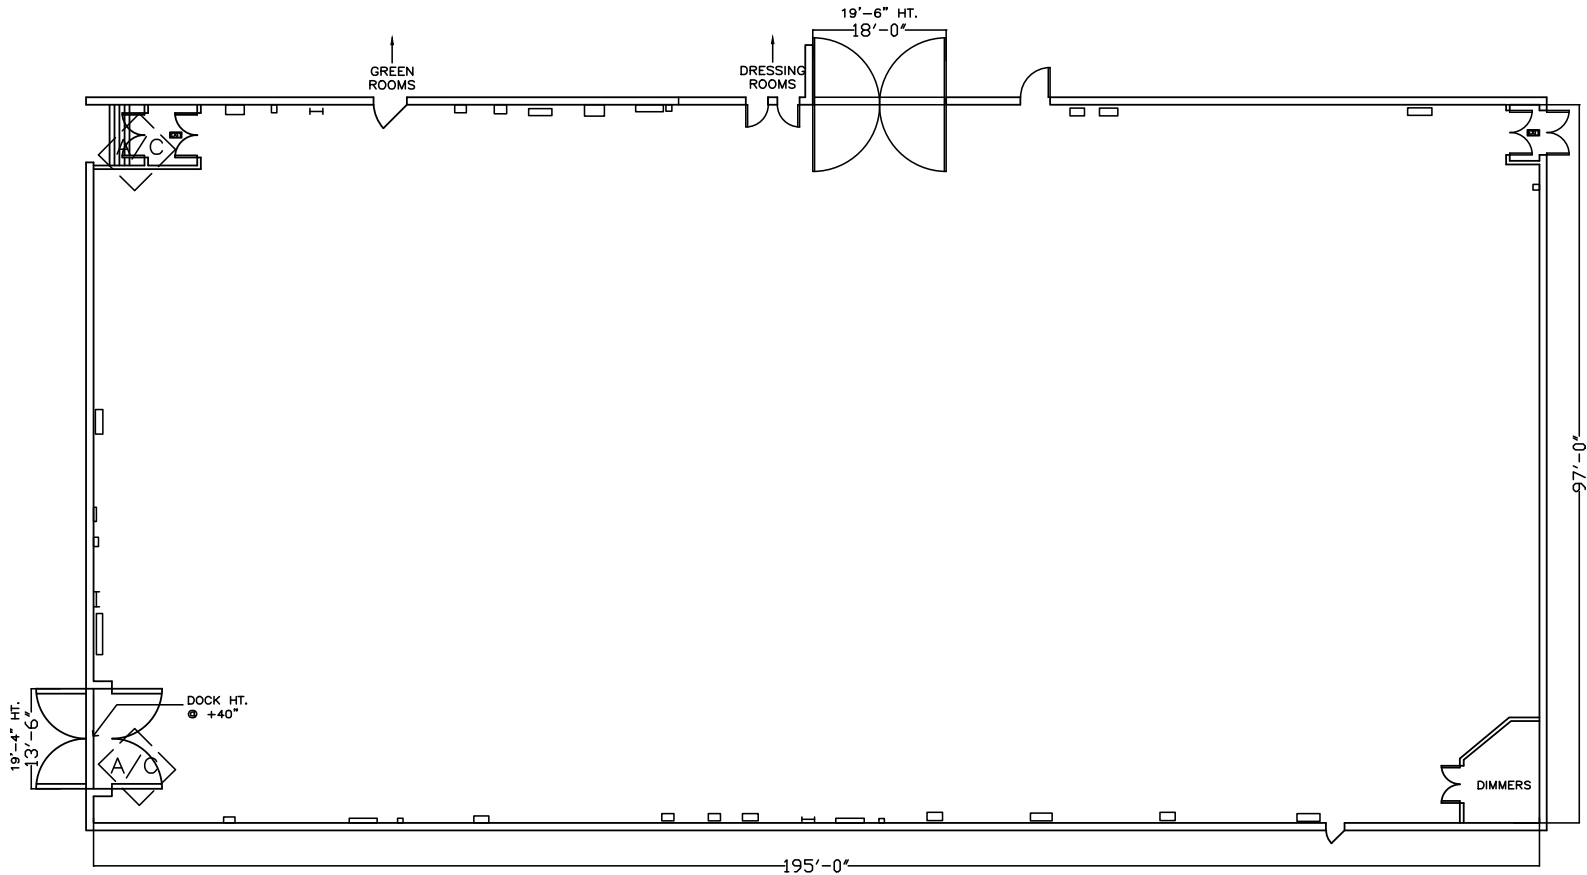

LENGTH: 195'

WIDTH: 97'

HEIGHT: 30'

DOOR SIZE: Ht. 19'6" Wd. 17'6"

(Two elephant doors, one with dock)

AREA SQUARE-FEET: 18,915

A/C: 160 tons, Silent

AC POWER: 5000 amps*

Hollywood Center Studios
1040 N. Las Palmas Ave.
Hollywood, CA
[T] (323) 860-0000
[F] (323) 860-8105
stages@HollywoodCenter.com
www.HollywoodCenter.com

LENGTH: 195'

WIDTH: 97'

HEIGHT: 30'

DOOR SIZE: Ht. 19'6" Wd. 17'6"

(Two elephant doors, one with dock)

AREA SQUARE-FEET: 18,915

A/C: 160 tons, Silent

AC POWER: 5000 amps*

DC POWER: 4800 amps

DRIVE-IN: Yes

* additional power or air may be available **FOR SYNC SOUND:** Yes

AUDIENCE-RATED: Yes; 250 + crew of 49 - A2 rating. 999 Occupancy with permit