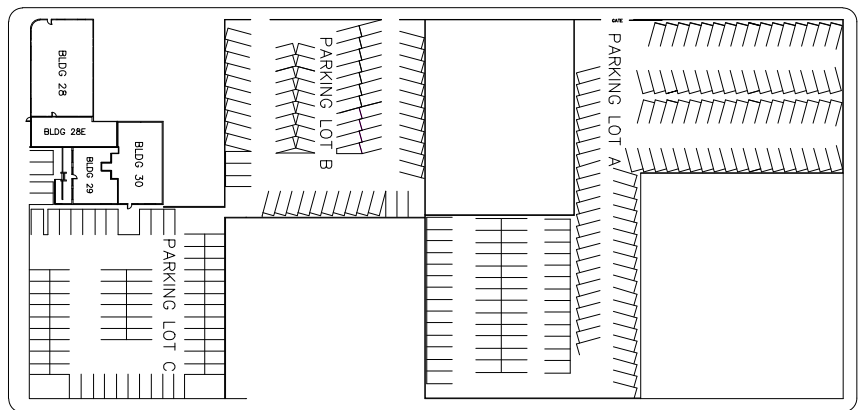

ROMAINE STREET

NORTH HUDSON AVENUE