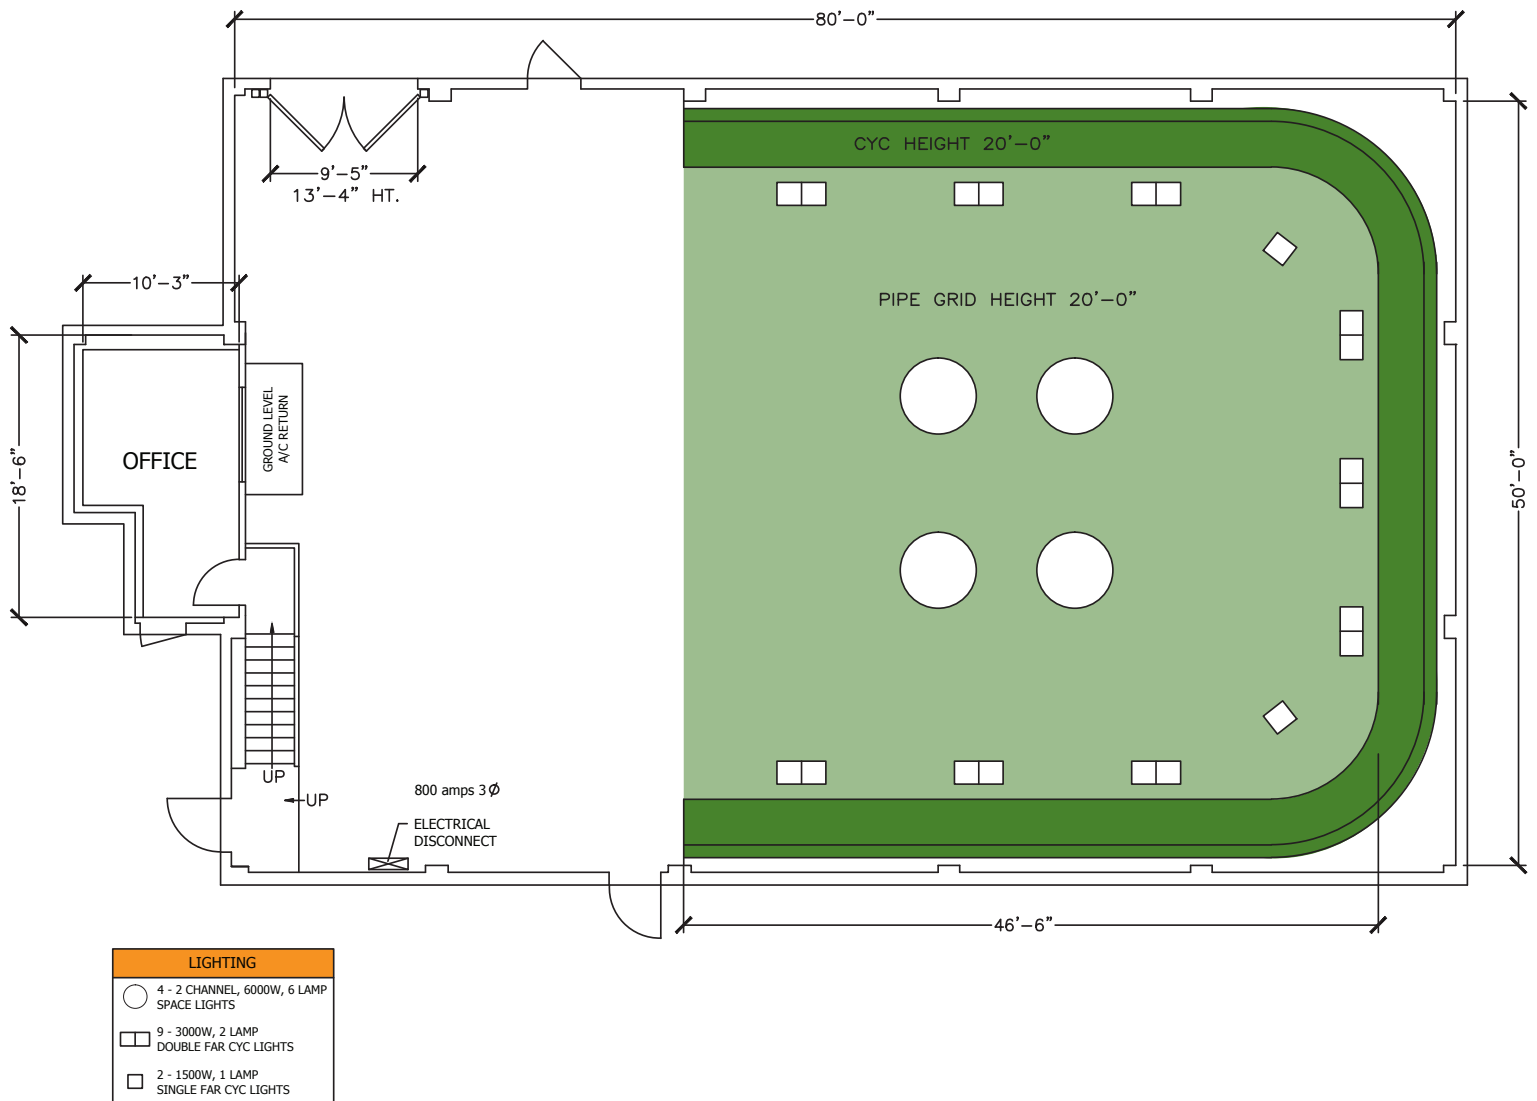

Stage 12 features a 20-foot-tall, 3-wall, Greenscreen cove cycloramic

Stage 12's Installed Lighting Package consists of:

- Nine 'double' Far Cyc Lights (each with two 1500-watt lamps) and two 'single' Far Cyc Lights (each with one 1500-watt lamp) hung on pipe grid and arrayed to illuminate cycloramic wall.
- Four 6000-watt Spacelights rigged with Silk Skirts and Silk Targets.
- Offstage dimming with on-stage configurable 12 Channel Control Board.

STAGE 12

Hollywood Center Studios

LENGTH: 80'

WIDTH: 50'

HEIGHT: 20'

DOOR SIZE: Ht. 13'4" Wd. 9'5"

CYC: GREEN; 48'L x 50'W x 20'H

AREA SQUARE-FEET: 4,000

A/C: 20 tons, Silent

AC POWER: 2400 amps

DC POWER: None

DRIVE-IN: Yes

AUDIENCE-RATED: No

CAT WALKS: No (Stage #12 has Pipe Grid at 20')

FLOORS: Wood over slab

HARD-COVED CYC: Yes