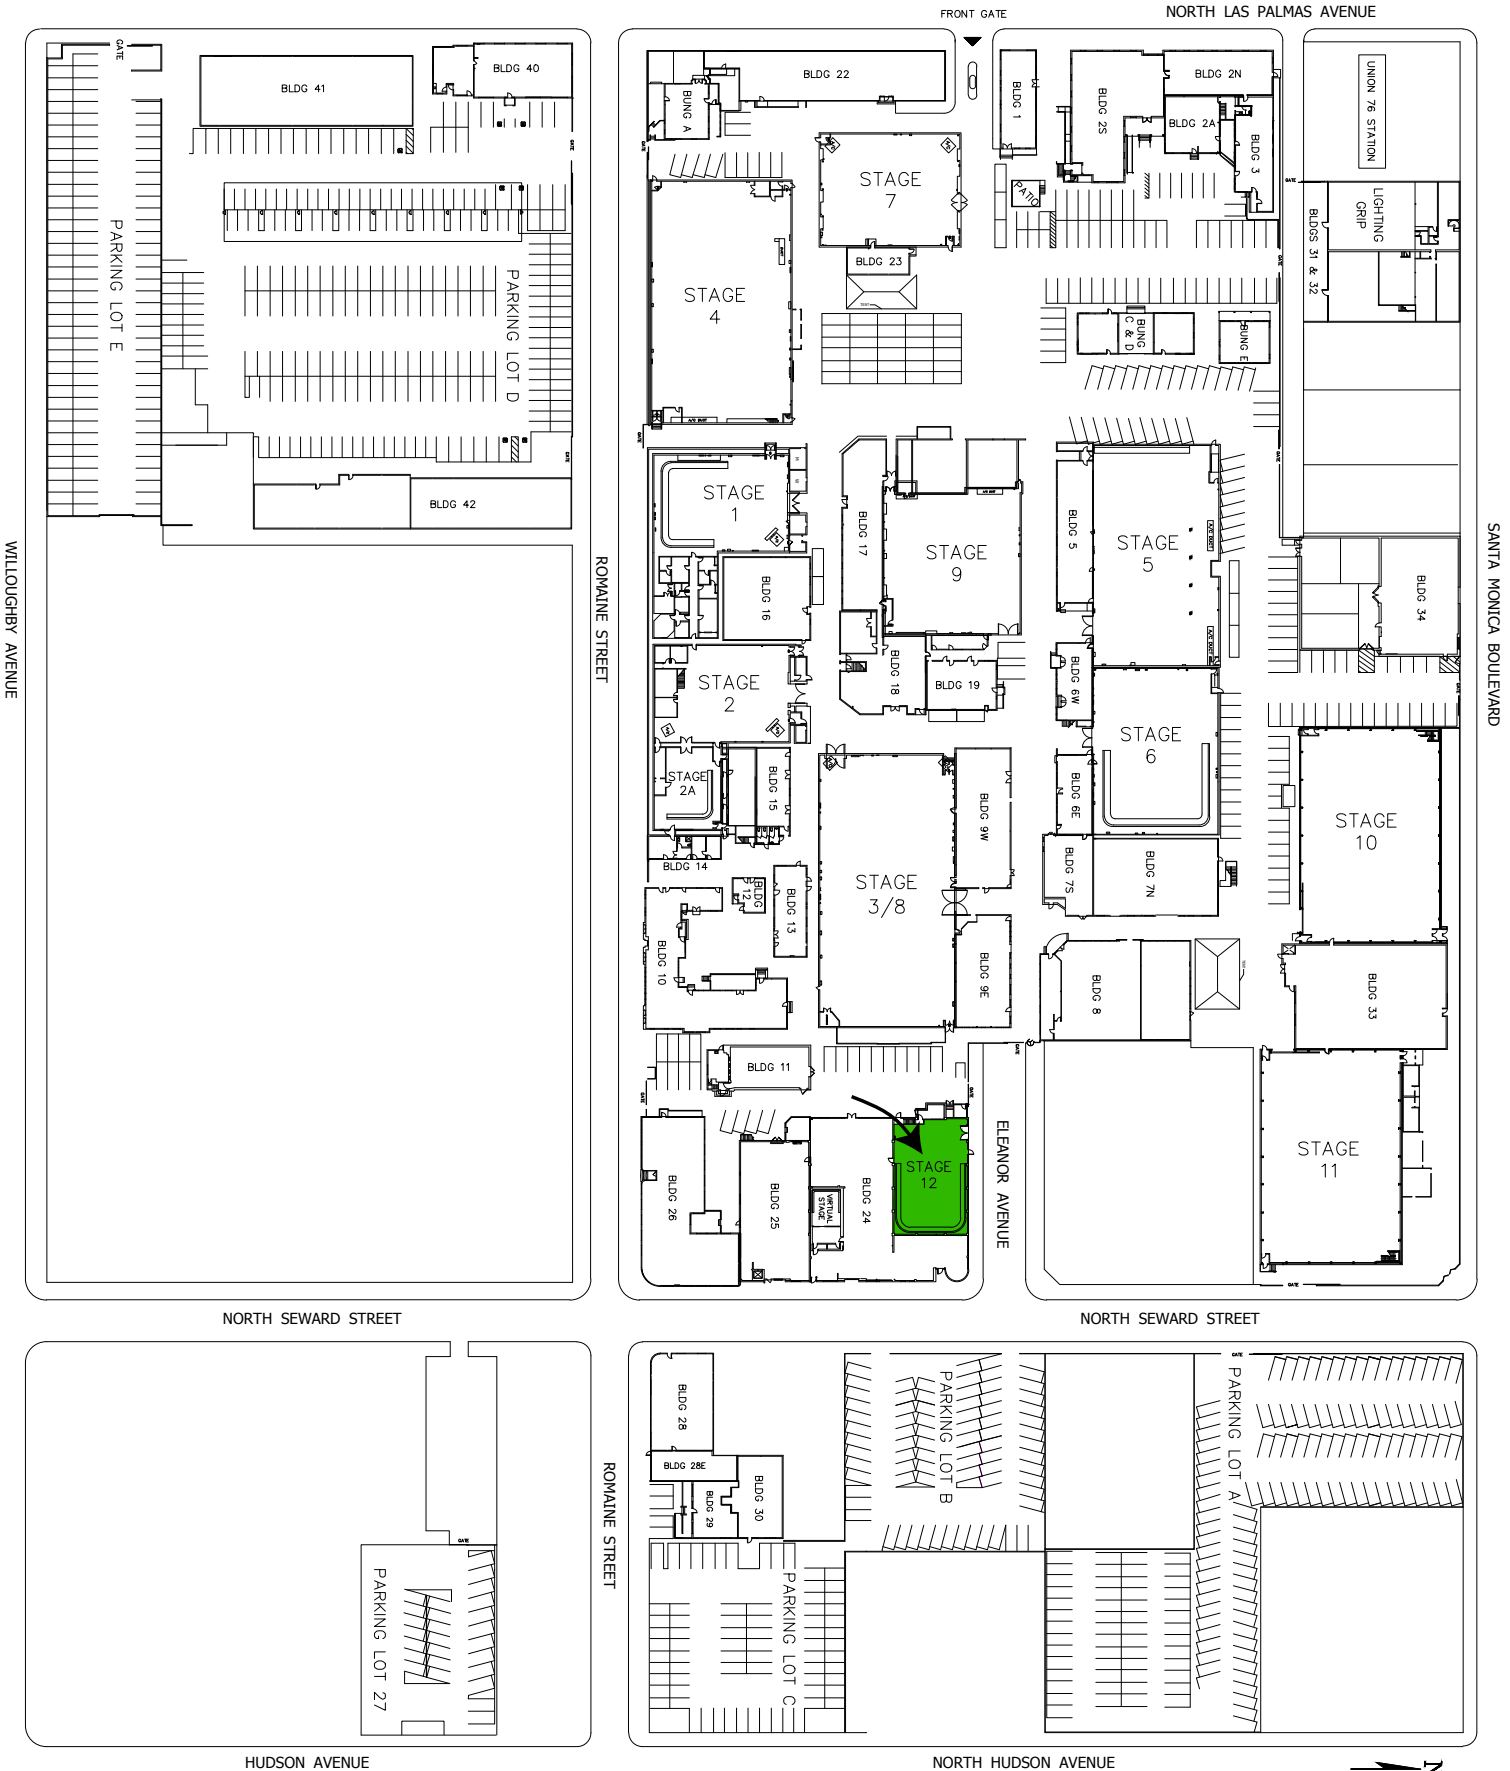

STAGE 12

Hollywood Center Studios

NORTH SEWARD STREET

NORTH SEWARD STREET

HUDSON AVENUE

NORTH HUDSON AVENUE