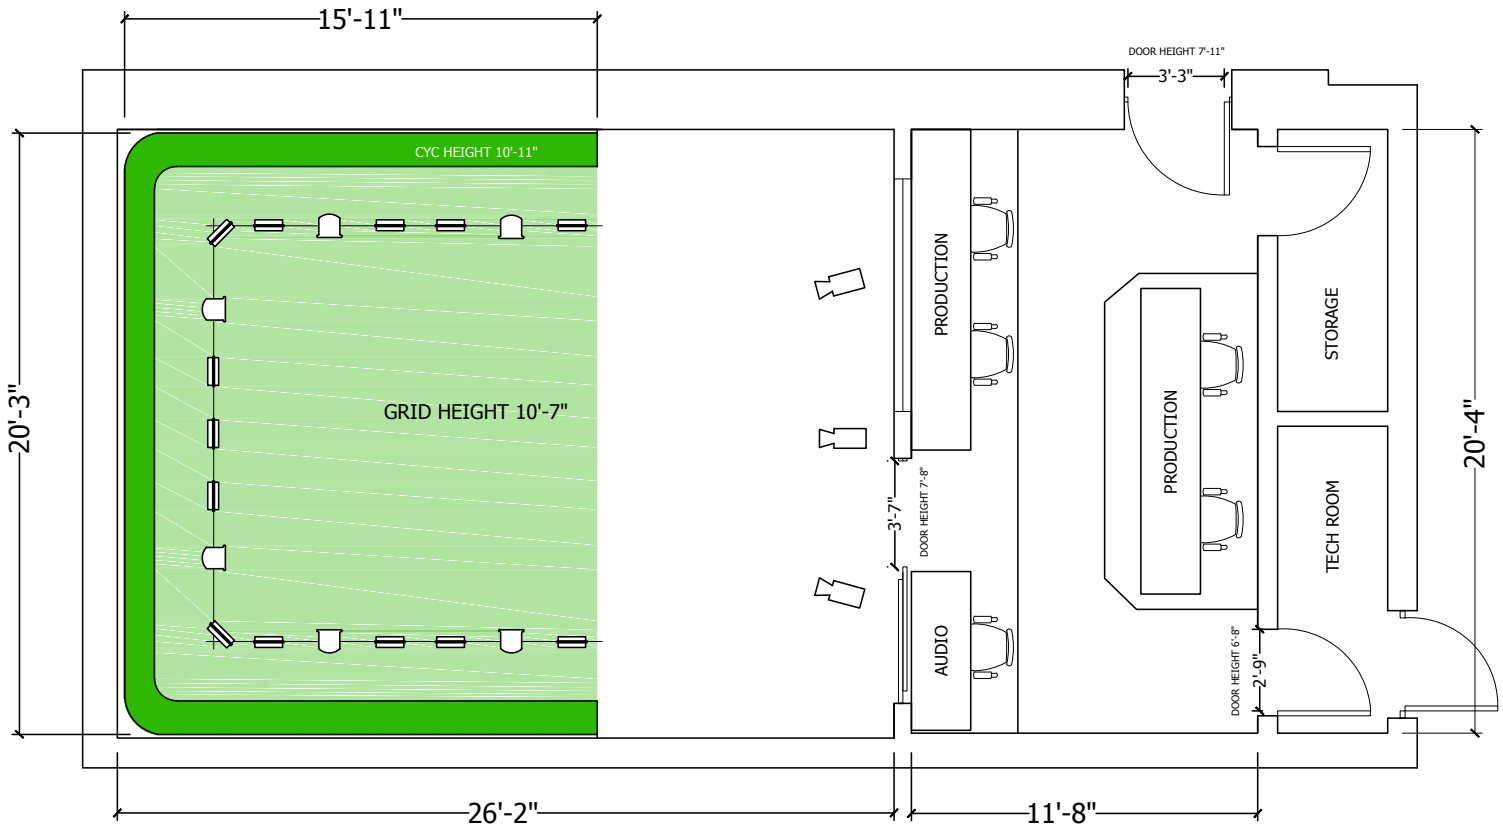

Lighting Legend

-  Far Cyc 300W
-  Baby Baby 1K Fresnel

LENGTH: 26'

WIDTH: 20'

HEIGHT: 11'

CYC: GREEN; 16' L x 20' W x 11' H

AREA SQUARE-FEET: 520

AUDIENCE-RATED: NO

Note: Dimensions are for overall stage size and do not take into account stage irregularities. Production Company representatives should verify dimensions for particular applications.

WILLOUGHBY AVENUE