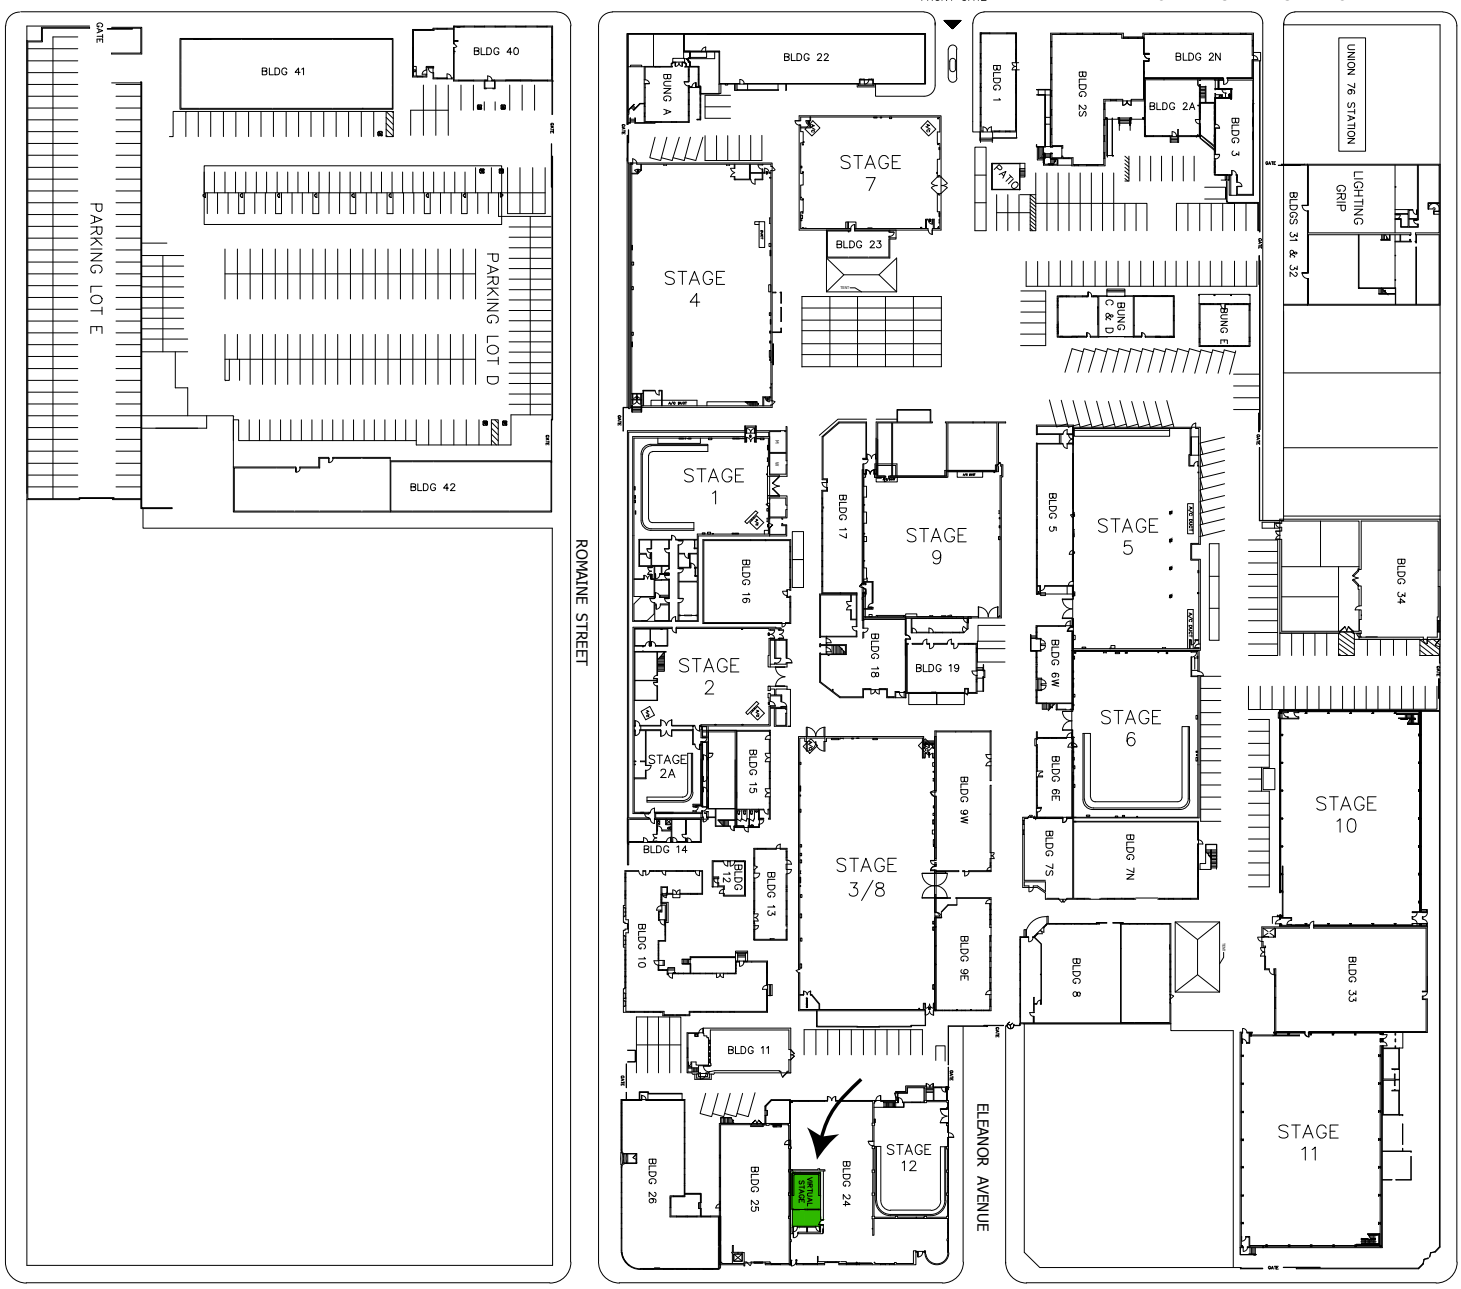

Lighting Legend

-  Far Cyc 300W
-  Baby Baby 1K Fresnel

LENGTH: 26'

WIDTH: 20'

HEIGHT: 11'

CYC: GREEN; 16' L x 20' W x 11' H

AREA SQUARE-FEET: 520

AUDIENCE-RATED: NO

Note: Dimensions are for overall stage size and do not take into account stage irregularities. Production Company representatives should verify dimensions for particular applications.

WILLOUGHBY AVENUE