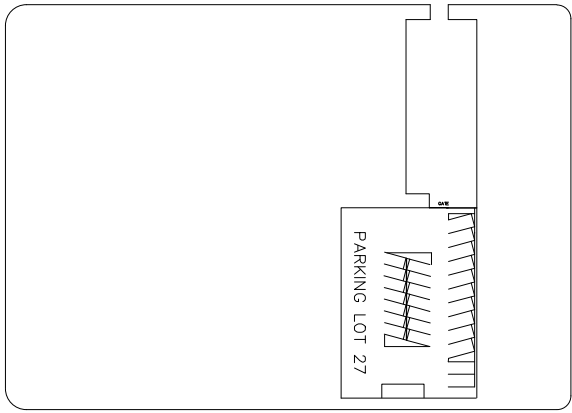

HUDSON AVENUE