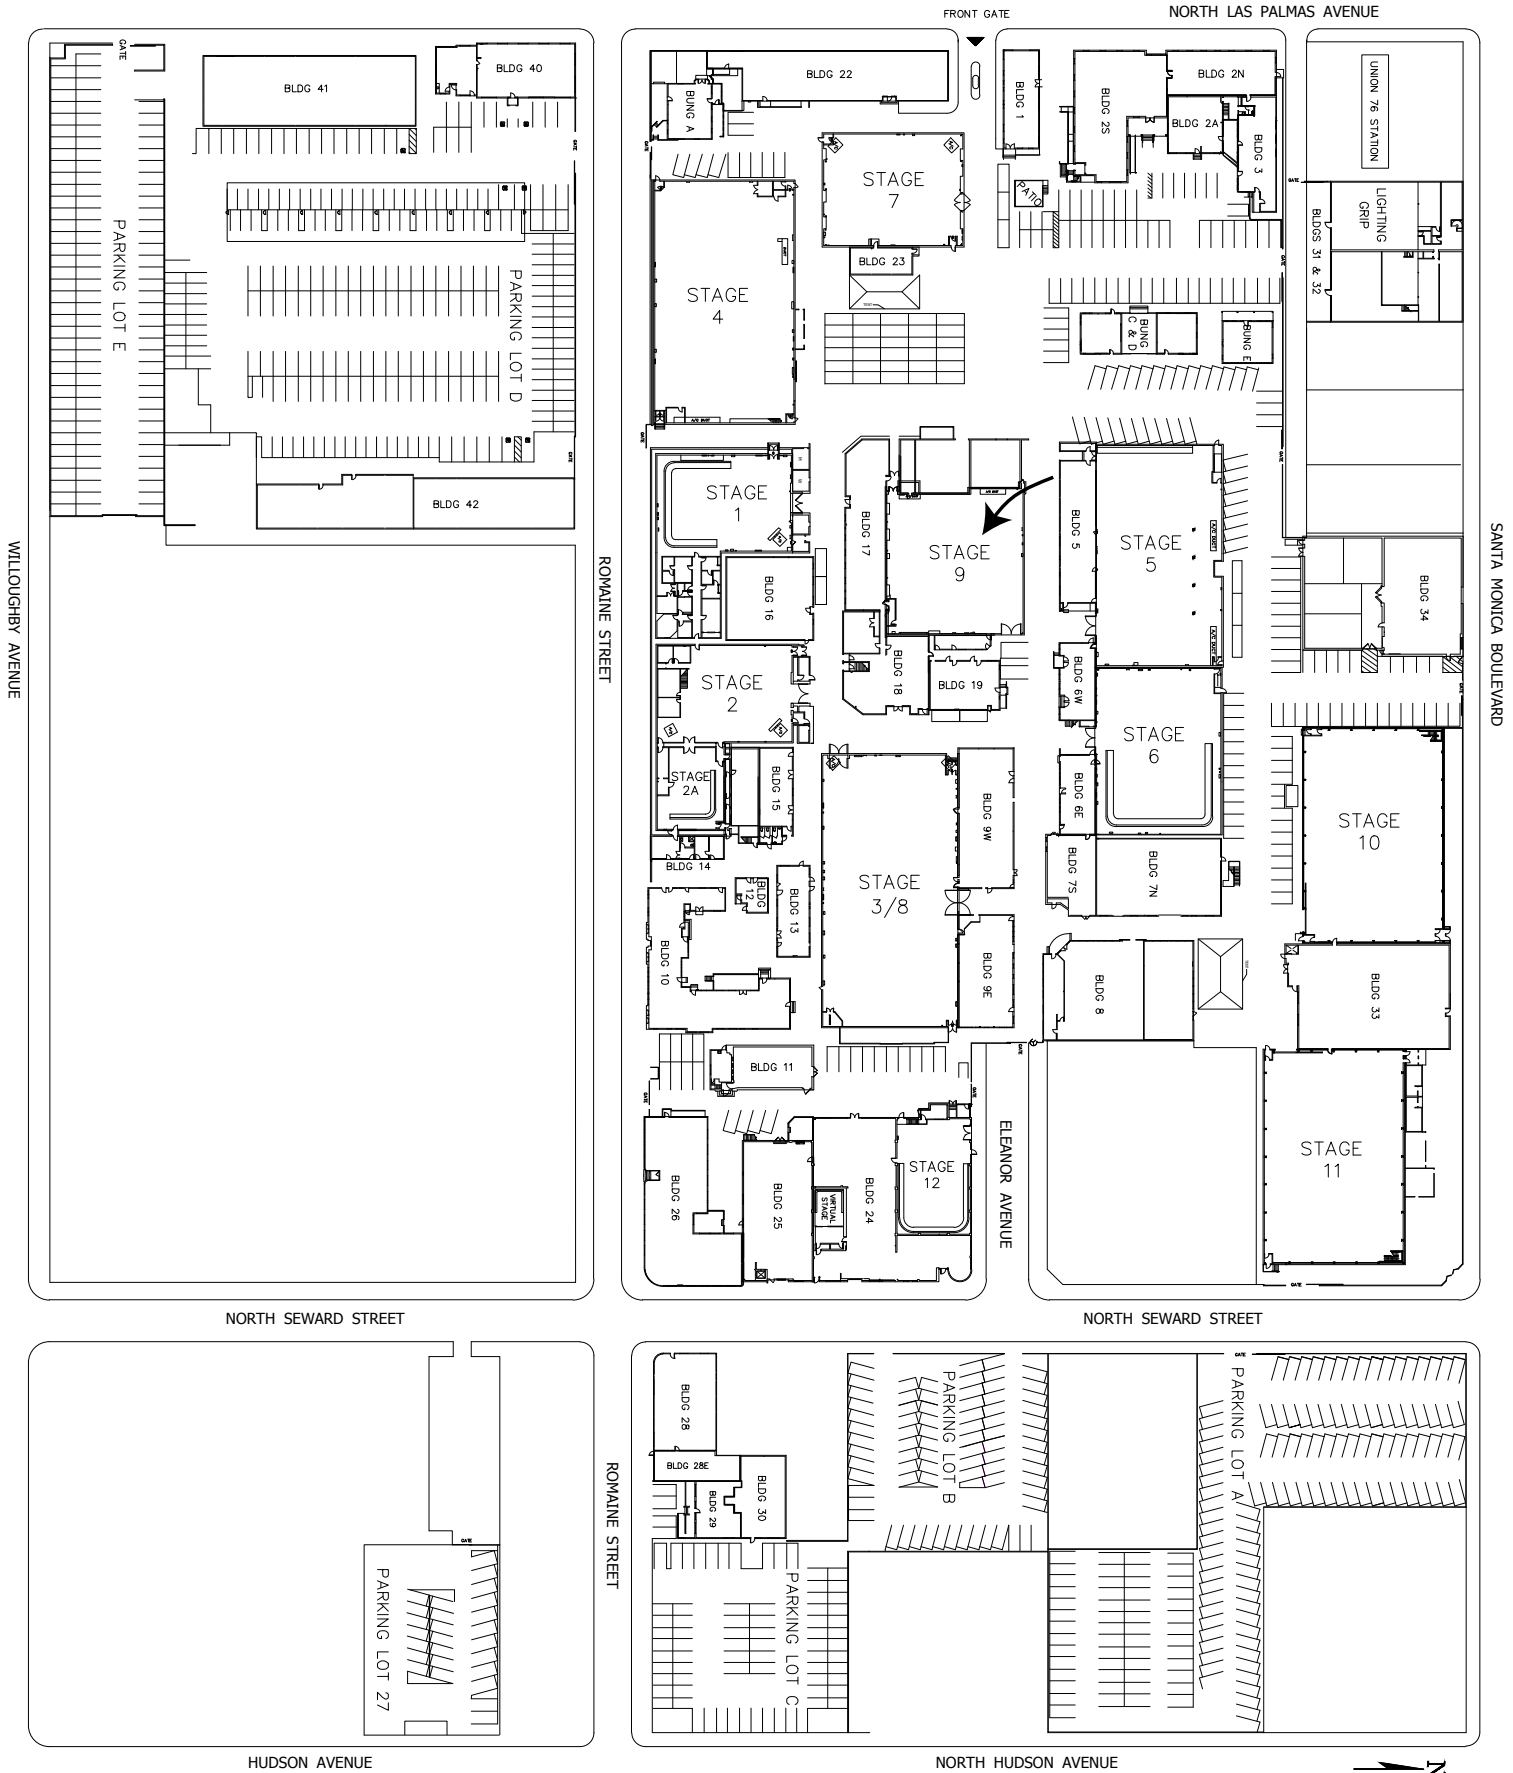

STAGE 9

Hollywood Center Studios

WILLOUGHBY AVENUE

NORTH SEWARD STREET

HUDSON AVENUE

FRONT GATE

NORTH LAS PALMAS AVENUE

ROMAINE STREET

ELEANOR AVENUE

NORTH SEWARD STREET

NORTH HUDSON AVENUE

SANTA MONICA BOULEVARD