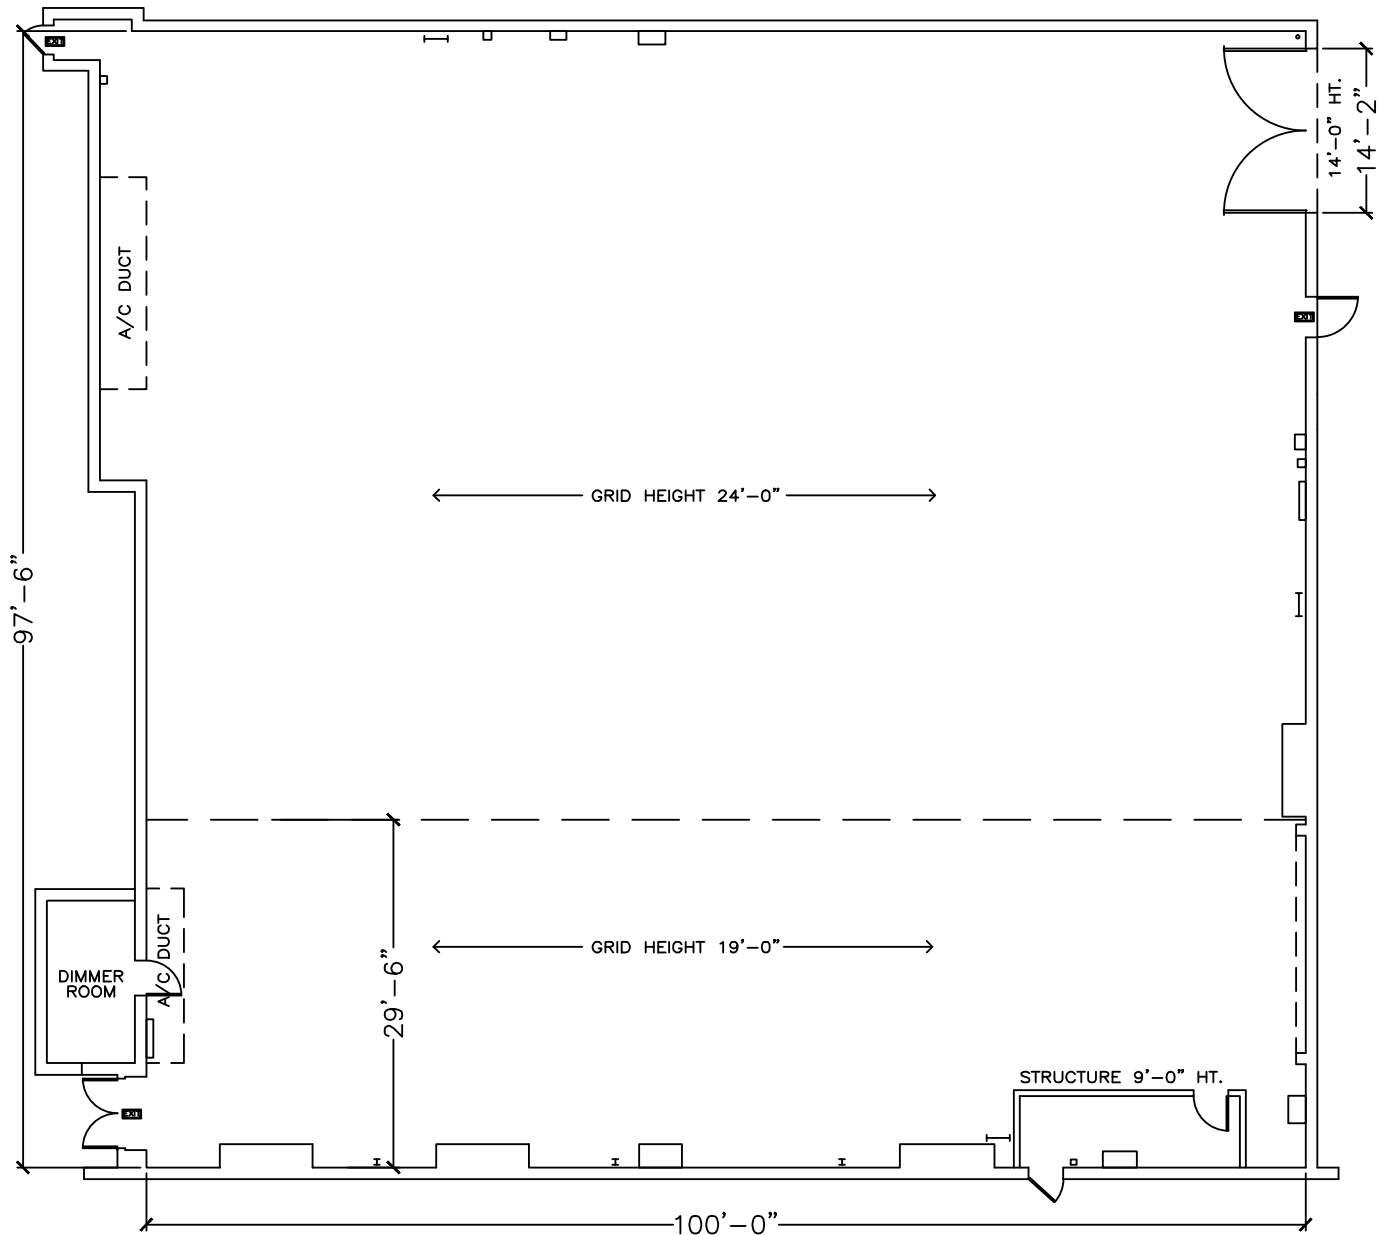

# Hollywood Center Studios

**LENGTH:** 100'

**WIDTH:** 99'

**HEIGHT:** Main= 24'6"; low= 19'

**DOOR SIZE:** Ht. 14' Wd. 14'2"

**AREA SQUARE-FEET:** 9,900

**A/C:** 80 tons, Silent

**AC POWER:** 4250 amps